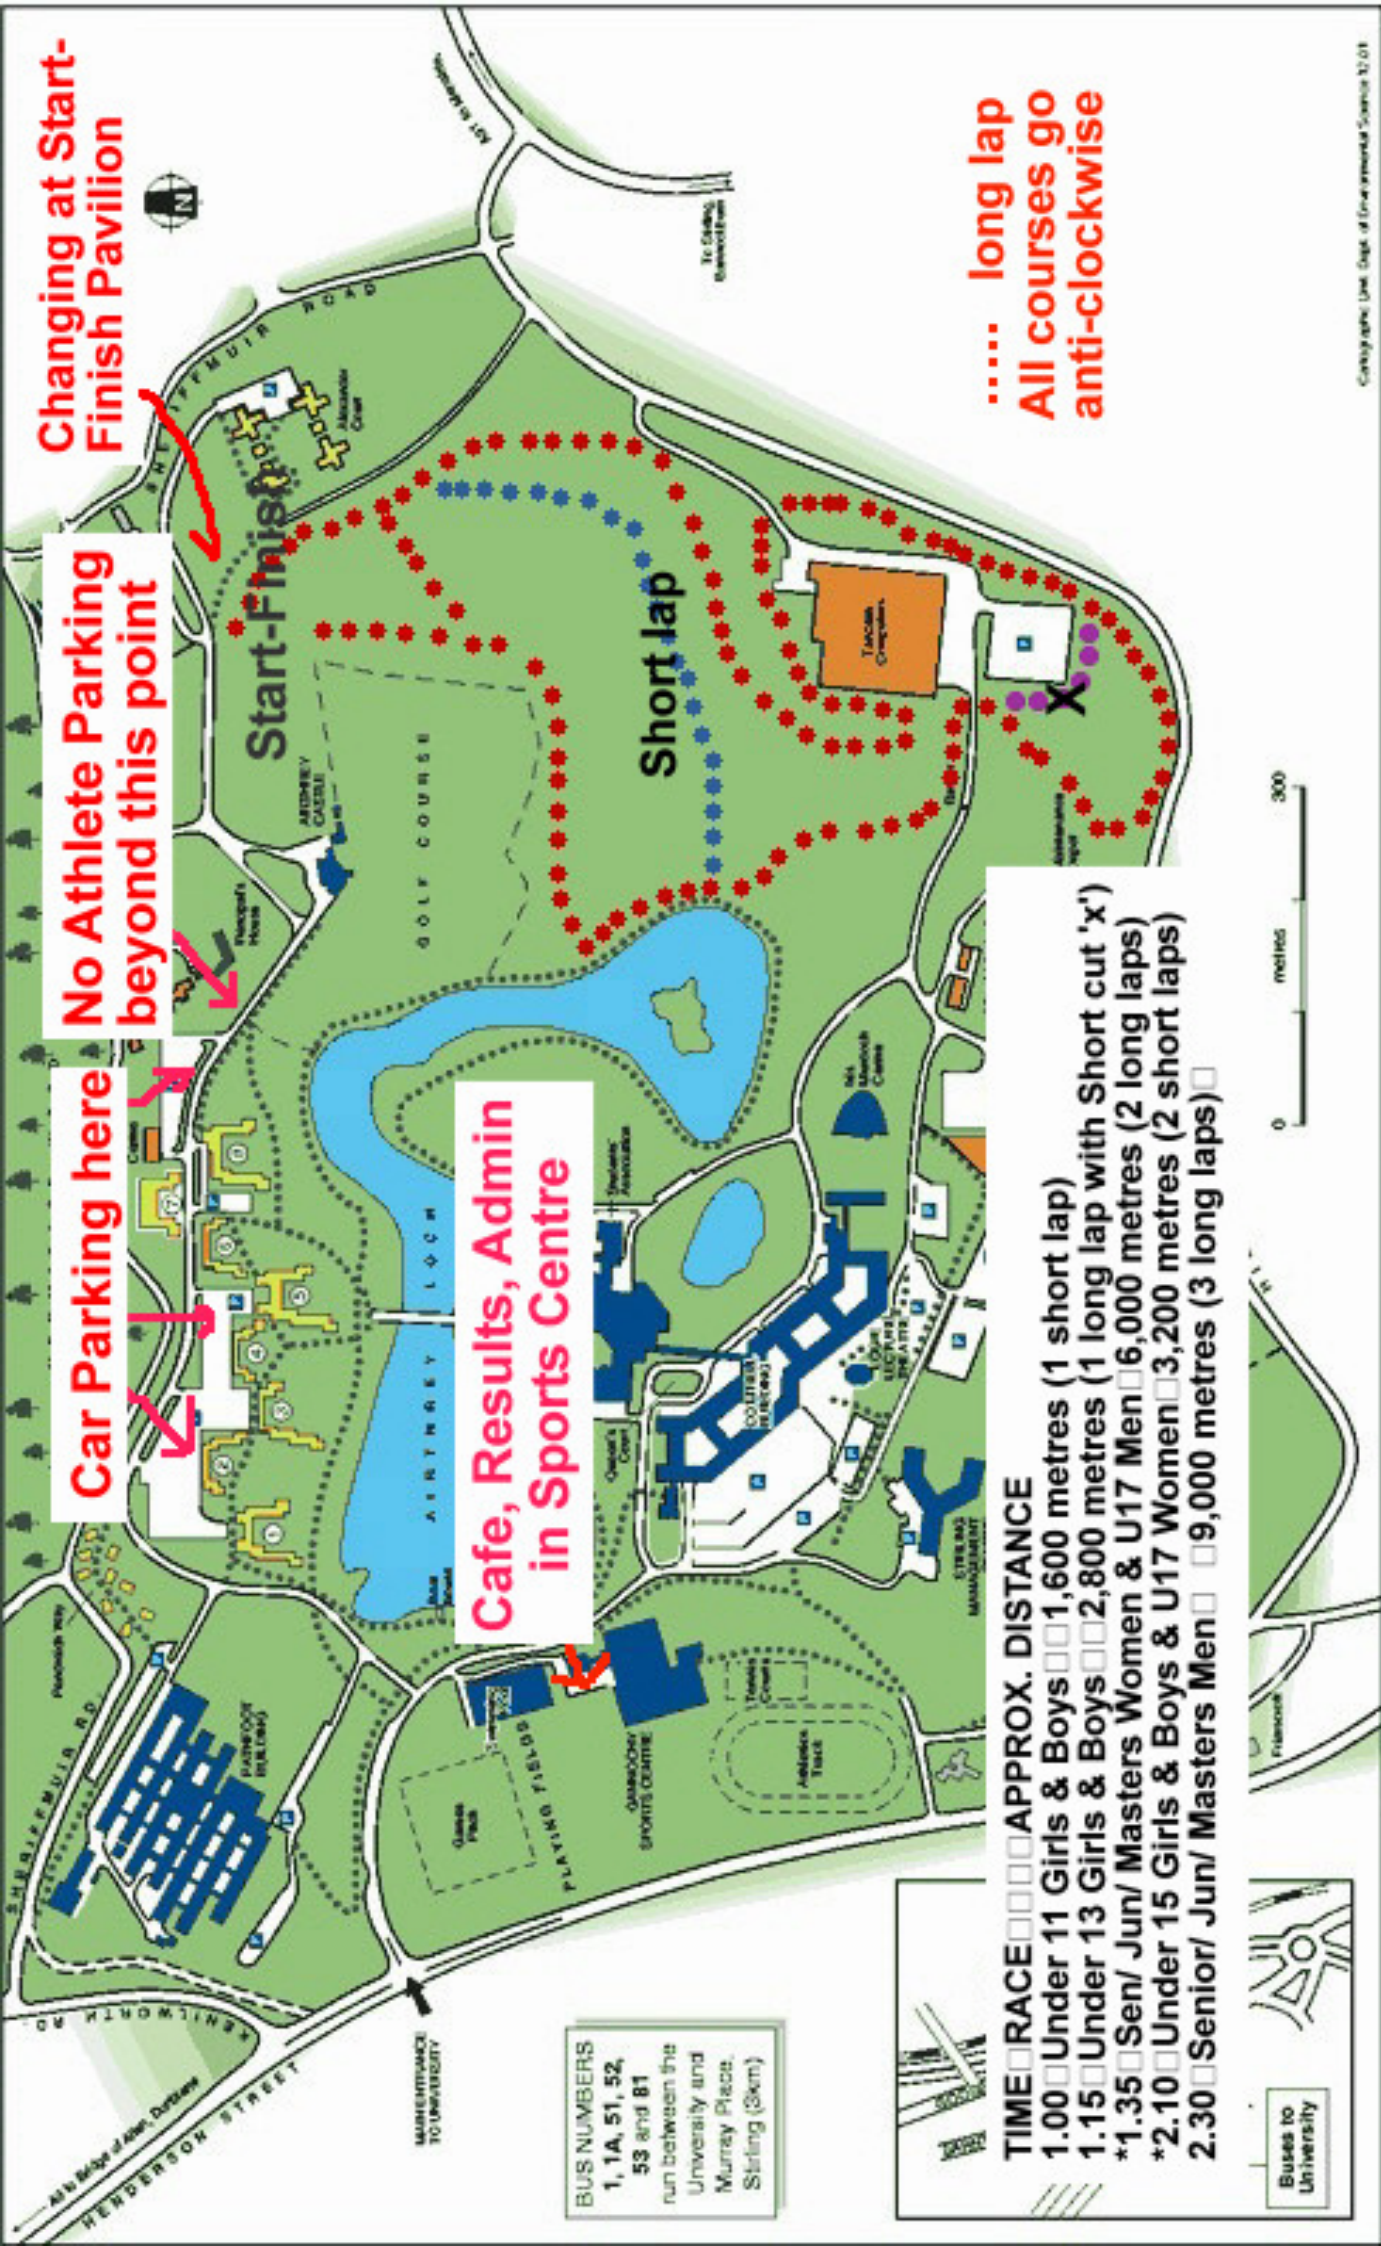

Changing at Start-Finish Pavilion

No Athlete Parking beyond this point

Car Parking here

Cafe, Results, Admin in Sports Centre

..... long lap
All courses go anti-clockwise

BUS NUMBERS
1, 1A, 51, 52, 53 and 81
run between the University and Murray Place, Stirling (3km)

Buses to University

TIME RACE APPROX. DISTANCE

- 1.00 Under 11 Girls & Boys 1,600 metres (1 short lap)
- 1.15 Under 13 Girls & Boys 2,800 metres (1 long lap with Short cut 'x')
- *1.35 Sen/ Jun/ Masters Women & U17 Men 6,000 metres (2 long laps)
- *2.10 Under 15 Girls & Boys & U17 Women 3,200 metres (2 short laps)
- 2.30 Senior/ Jun/ Masters Men 9,000 metres (3 long laps)